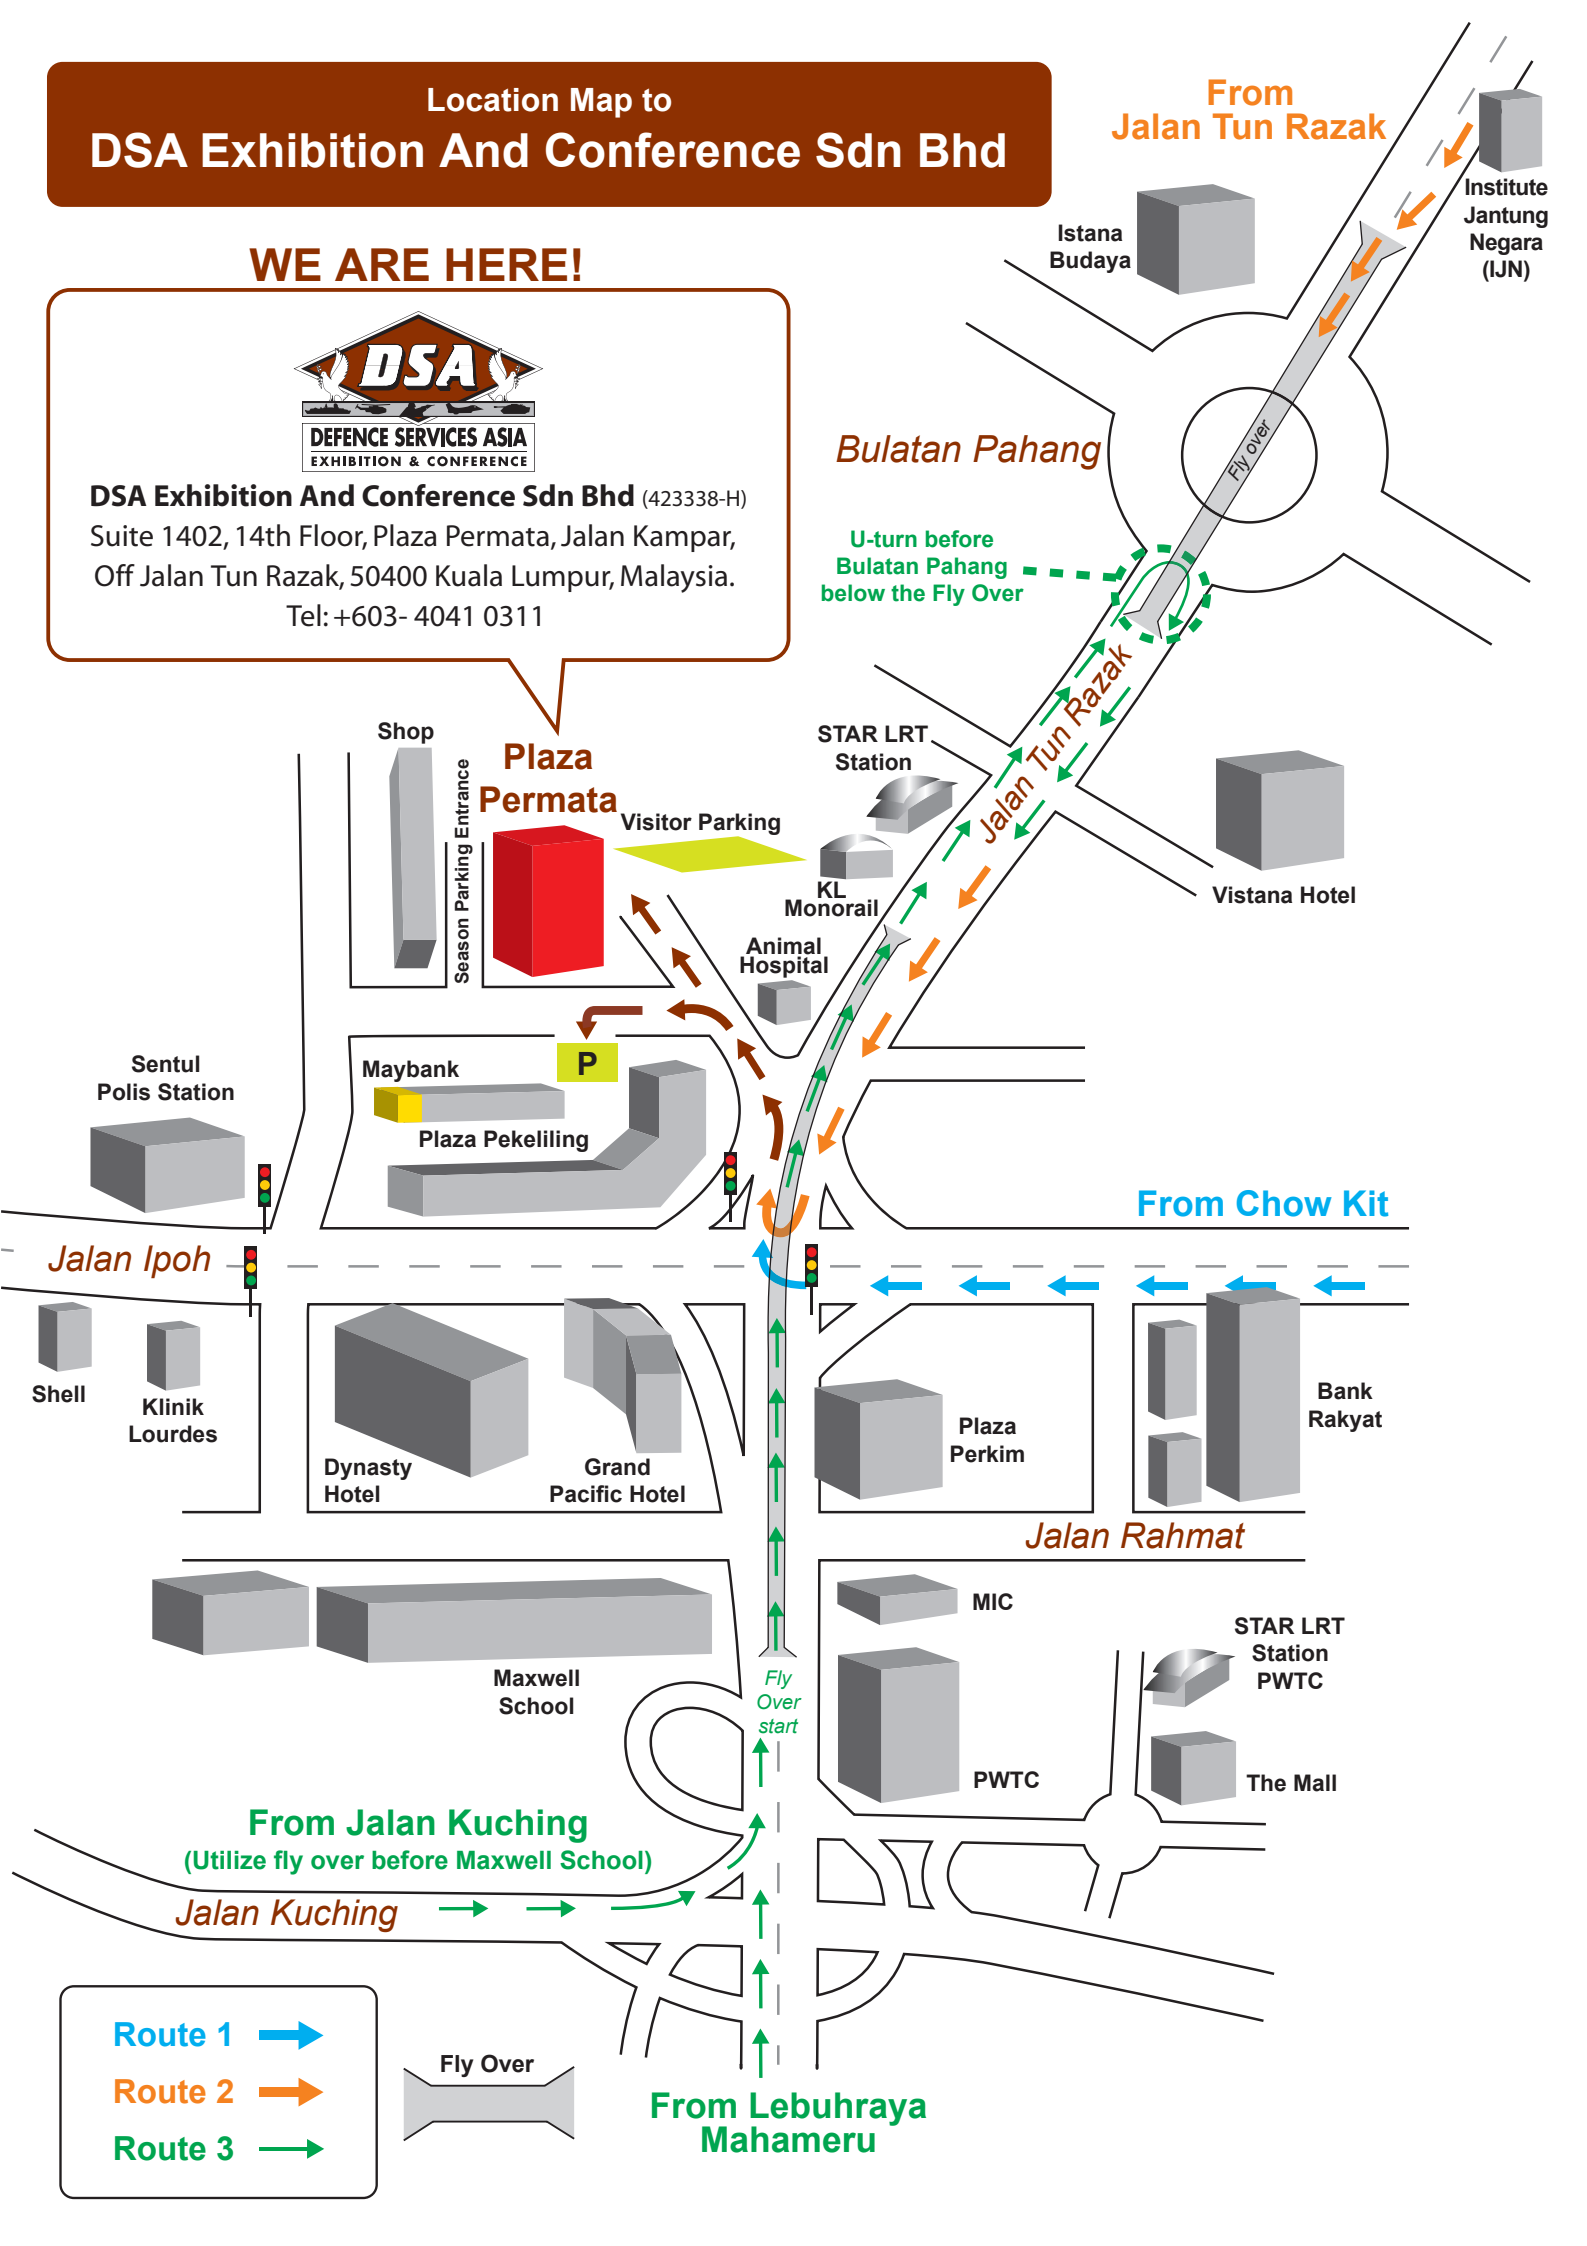

Location Map to DSA Exhibition And Conference Sdn Bhd

WE ARE HERE!

DSA Exhibition And Conference Sdn Bhd (423338-H)
 Suite 1402, 14th Floor, Plaza Permata, Jalan Kampar,
 Off Jalan Tun Razak, 50400 Kuala Lumpur, Malaysia.
 Tel: +603- 4041 0311

From Jalan Tun Razak

Istana Budaya

Institute Jantung Negara (IJN)

Bulatan Pahang

U-turn before Bulatan Pahang below the Fly Over

Vistana Hotel

STAR LRT Station

KL Monorail

Animal Hospital

Visitor Parking

Plaza Permata

Shop

Season Parking Entrance

Sentul Polis Station

Maybank

Plaza Pekeliling

From Chow Kit

Jalan Ipoh

Shell

Klinik Lourdes

Dynasty Hotel

Grand Pacific Hotel

Plaza Perkim

Bank Rakyat